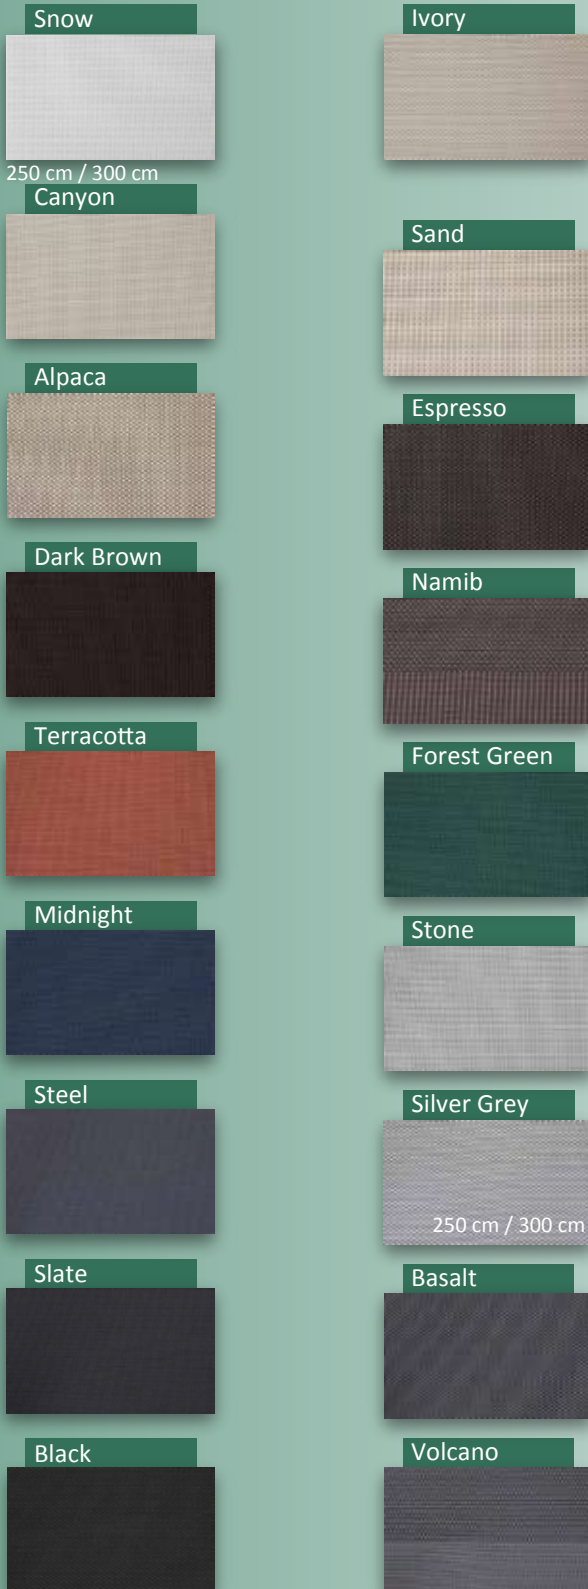

Aspect Atmosphere

Aspect Atmosphere - external window mesh.

Designed for optimal visibility and superior glare, UV and heat reduction, the stunning Atmosphere mesh window fabric is available in 18 designer colours and two convenient widths.

Aspect Atmosphere is treated with anti-bacterial and anti-fungal treatments to keep it looking and performing better, for longer.

Atmosphere is formaldehyde free and carries certification to the strict Oeko-Tex® Standard 100, ensuring there are no chemicals or substances that are harmful to humans used in their production.

- Optimal visibility
- Fire resistant
- Salt water resistant
- Mildew resistant
- 10 year warranty
- Suitable for external and internal applications
- Breathability
- Glare reduction
- Heat reduction
- UV reduction

Available Widths:	250 cm	300 cm
Snow	✓	✓
Ivory	✓	✓
Canyon	✓	✓
Sand		✓
Alpaca		✓
Espresso	✓	✓
Dark Brown		✓
Namib		✓
Terracotta		✓
Forest Green		✓
Midnight		✓
Stone	✓	✓
Steel		✓
Silver Grey		✓
Slate	✓	✓
Basalt	✓	✓
Black	✓	✓
Volcano		✓

Further, Aspect Atmosphere is manufactured under the strict controls of ISO 14001 (Environmental Management System) and ISO 9000 (Quality Management methodologies) ensuring consistent quality.